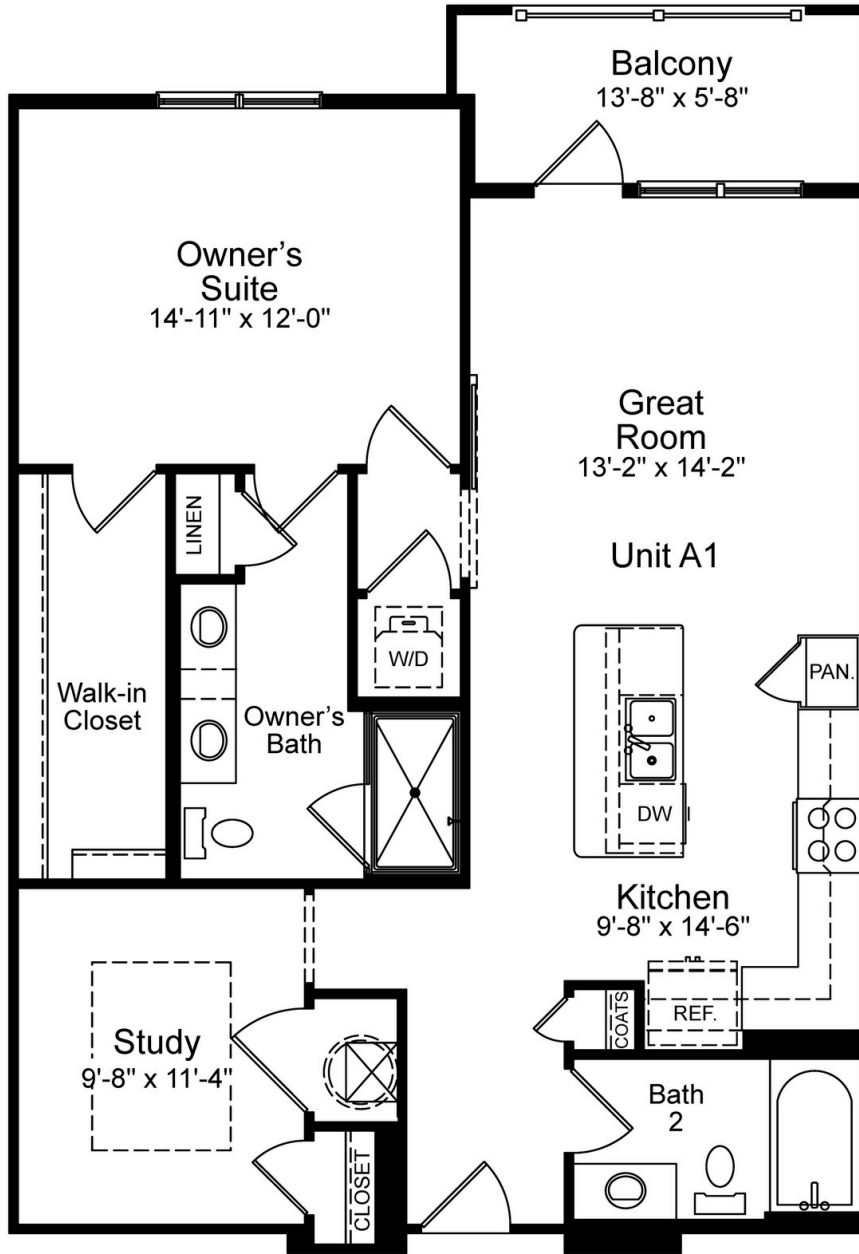

"A1" FLOORPLAN

1,076 SQ. FT.
1 BED | 2 BATHS

CONTACT US

SALES & DESIGN CENTER
74 OLD MILL BOTTOM RD N
ANNAPOLIS, MD 21409
E-mail: info@elementatmillcreek.com
Phone: 703.402.0300

WWW.ELEMENTATMILLCREEK.COM