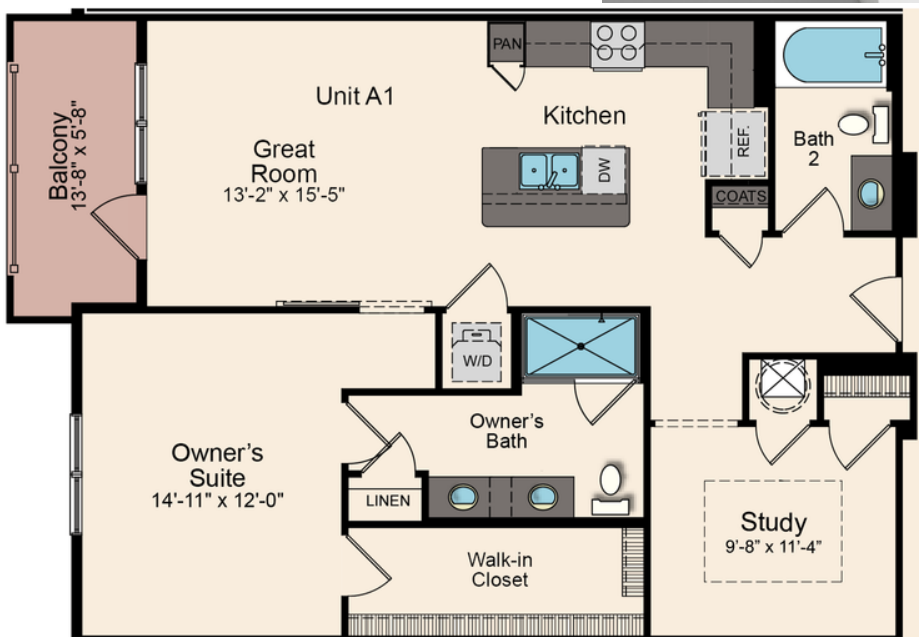

"A1" FLOORPLAN

1,076 SQ. FT.
1 BED | 2 BATHS

CONTACT US

SALES TRAILER LOCATION:
 74 OLD MILL BOTTOM RD N
 ANNAPOLIS, MD 21409

E-mail: info@elementatmillcreek.com
Phone: 703.402.0300

WWW.ELEMENTATMILLCREEK.COM