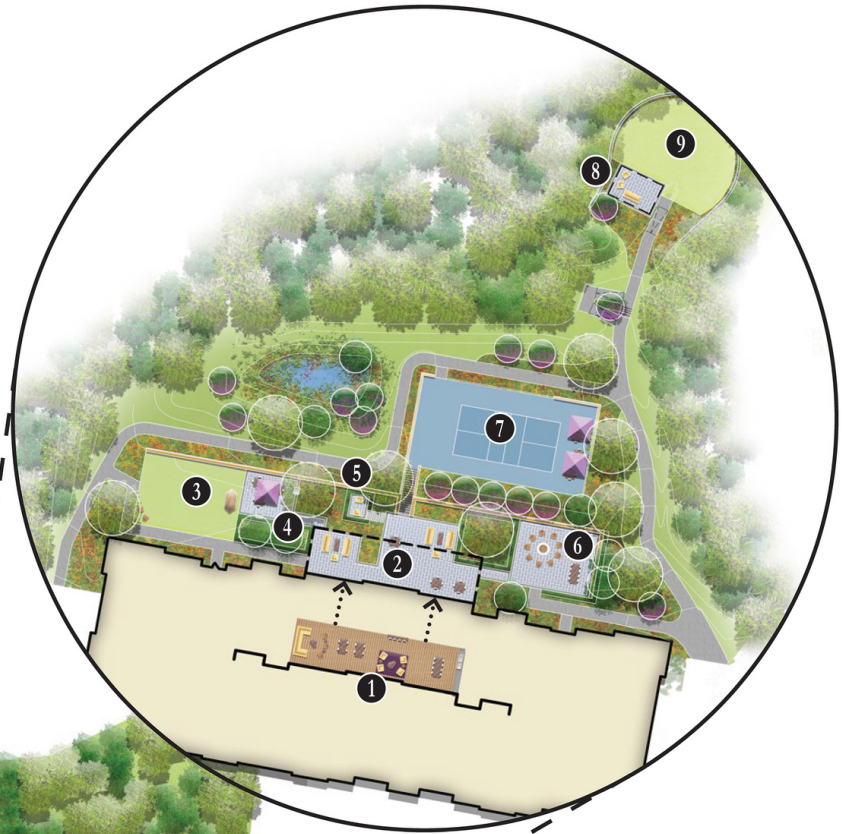

ELEMENT AT MILL CREEK

SITEMAP

LEGEND

- ① COOKING & GATHERING DECK
- ② UPPER TERRACE
- ③ FLEX LAWN/ PUTTING GREEN
- ④ LOWER TERRACE WEST (GATHERING AREAS)
- ⑤ THE NOOK
- ⑥ LOWER TERRACE EAST (FIREPIT AND DINING)
- ⑦ PICKLEBALL COURT
- ⑧ SHADE STRUCTURE/ GATHERING AREA
- ⑨ BARK PARK
- ⑩ SEATING & GATHERING AREA
- ⑪ NATURE TRAILS AND BENCHES