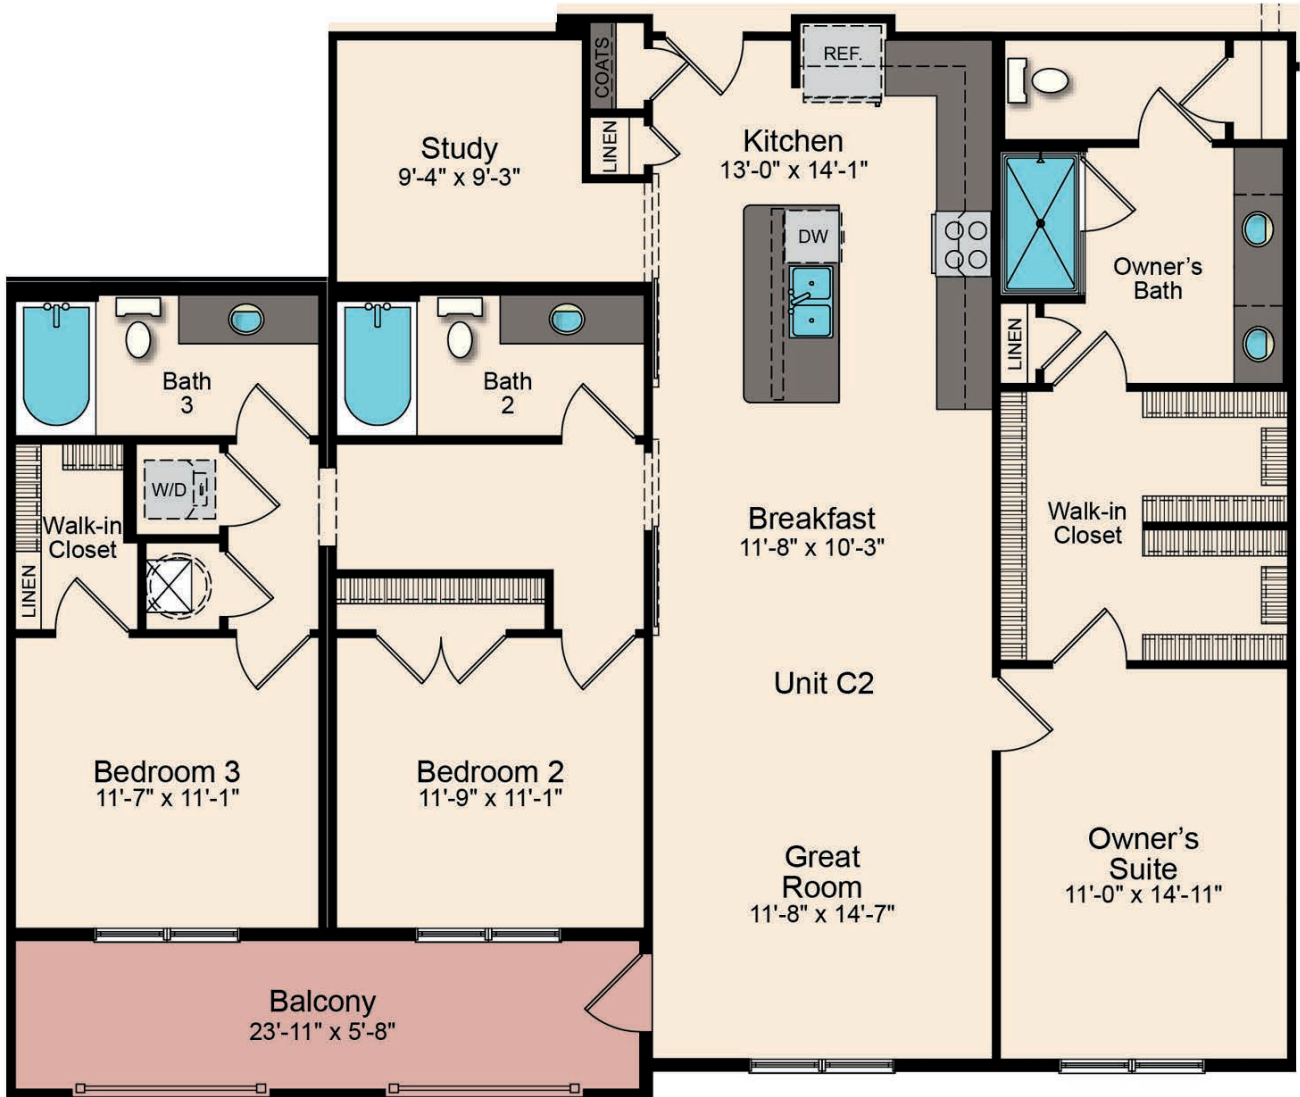

"C2" FLOORPLAN

1,885 SQ. FT.
3 BED | 3 BATHS

CONTACT US

FUTURE LOCATION:
OLD MILL BOTTOM RD N
ANNAPOLIS, MD 21409
E-mail: info@elementatmillcreek.com

WWW.ELEMENTATMILLCREEK.COM