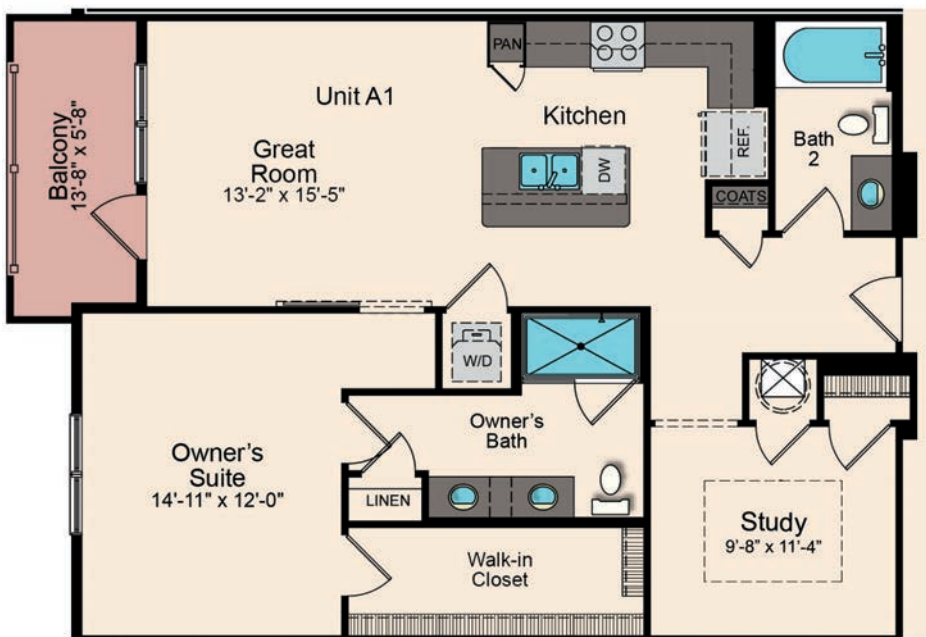

"A1" FLOORPLAN

1,158 SQ. FT.
1 BED | 2 BATHS

CONTACT US

FUTURE LOCATION:

OLD MILL BOTTOM RD N
ANNAPOLIS, MD 21409

E-mail: info@elementatmillcreek.com

McWilliams
Ballard

WWW.ELEMENTATMILLCREEK.COM