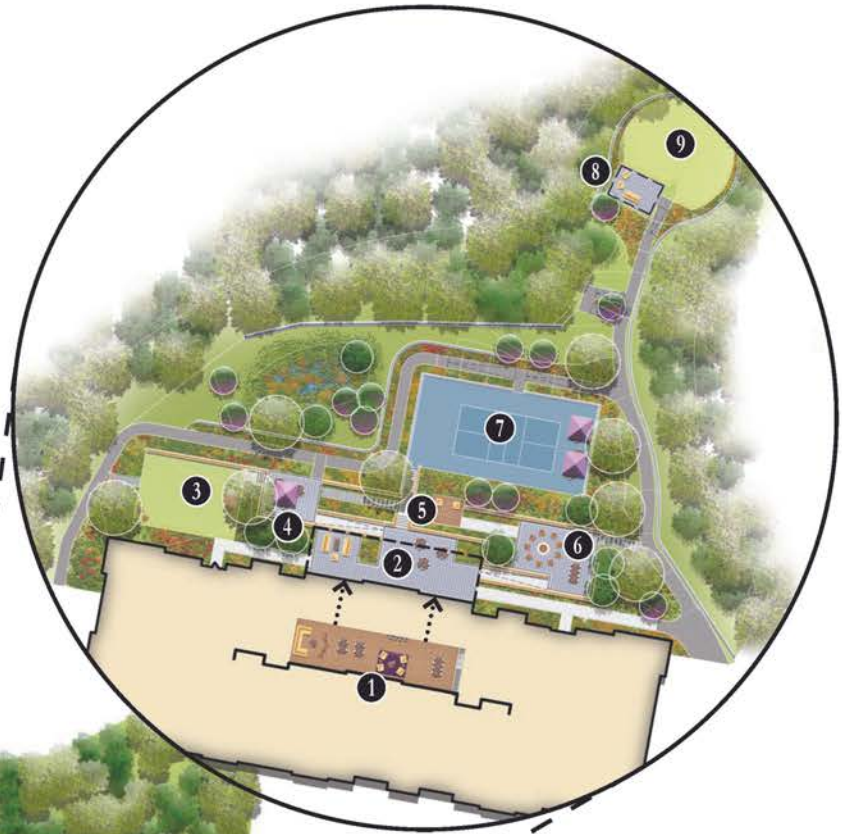

ELEMENT AT MILL CREEK

SITEMAP

LEGEND

- ① COOKING & GATHERING DECK
- ② UPPER TERRACE
- ③ FLEX LAWN/ PUTTING GREEN
- ④ LOWER TERRACE (GRILL STATION)
- ⑤ OVERLOOK
- ⑥ LOWER TERRACE (FIRE PIT/ GRILL STATION)
- ⑦ PICKLE BALL COURT
- ⑧ SHADE STRUCTURE/ GATHERING AREA
- ⑨ DOG PARK
- ⑩ SEATING & GATHERING AREA
- ⑪ SEATING & GATHERING AREA